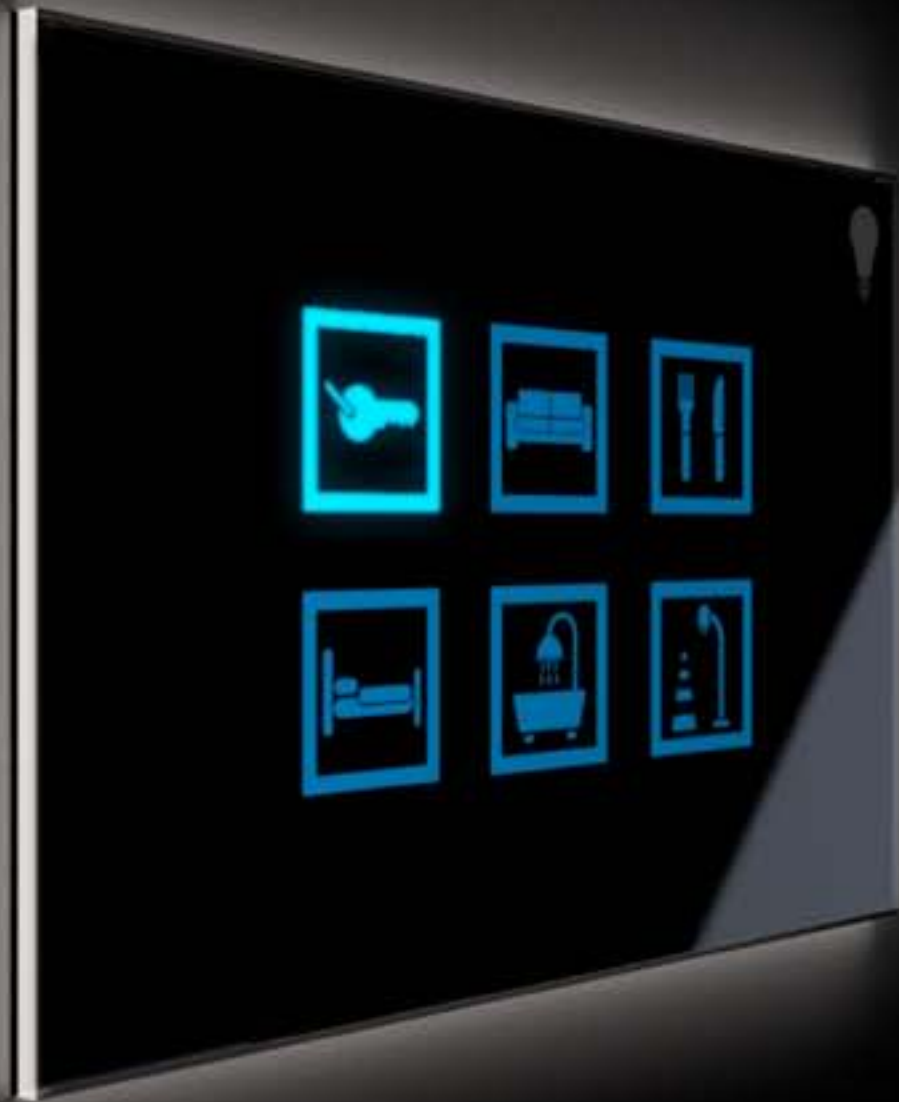

## new design collection

Technology created by Italtronic for your comfort and room control.

Various applications with an elegant design that allow you to protect your world easily.

FANTASTIC  
SENSITIVITY

touch detection  
in few centimeters

JUST LIKE  
A PIANO KEYBOARD

acoustic feedback signal