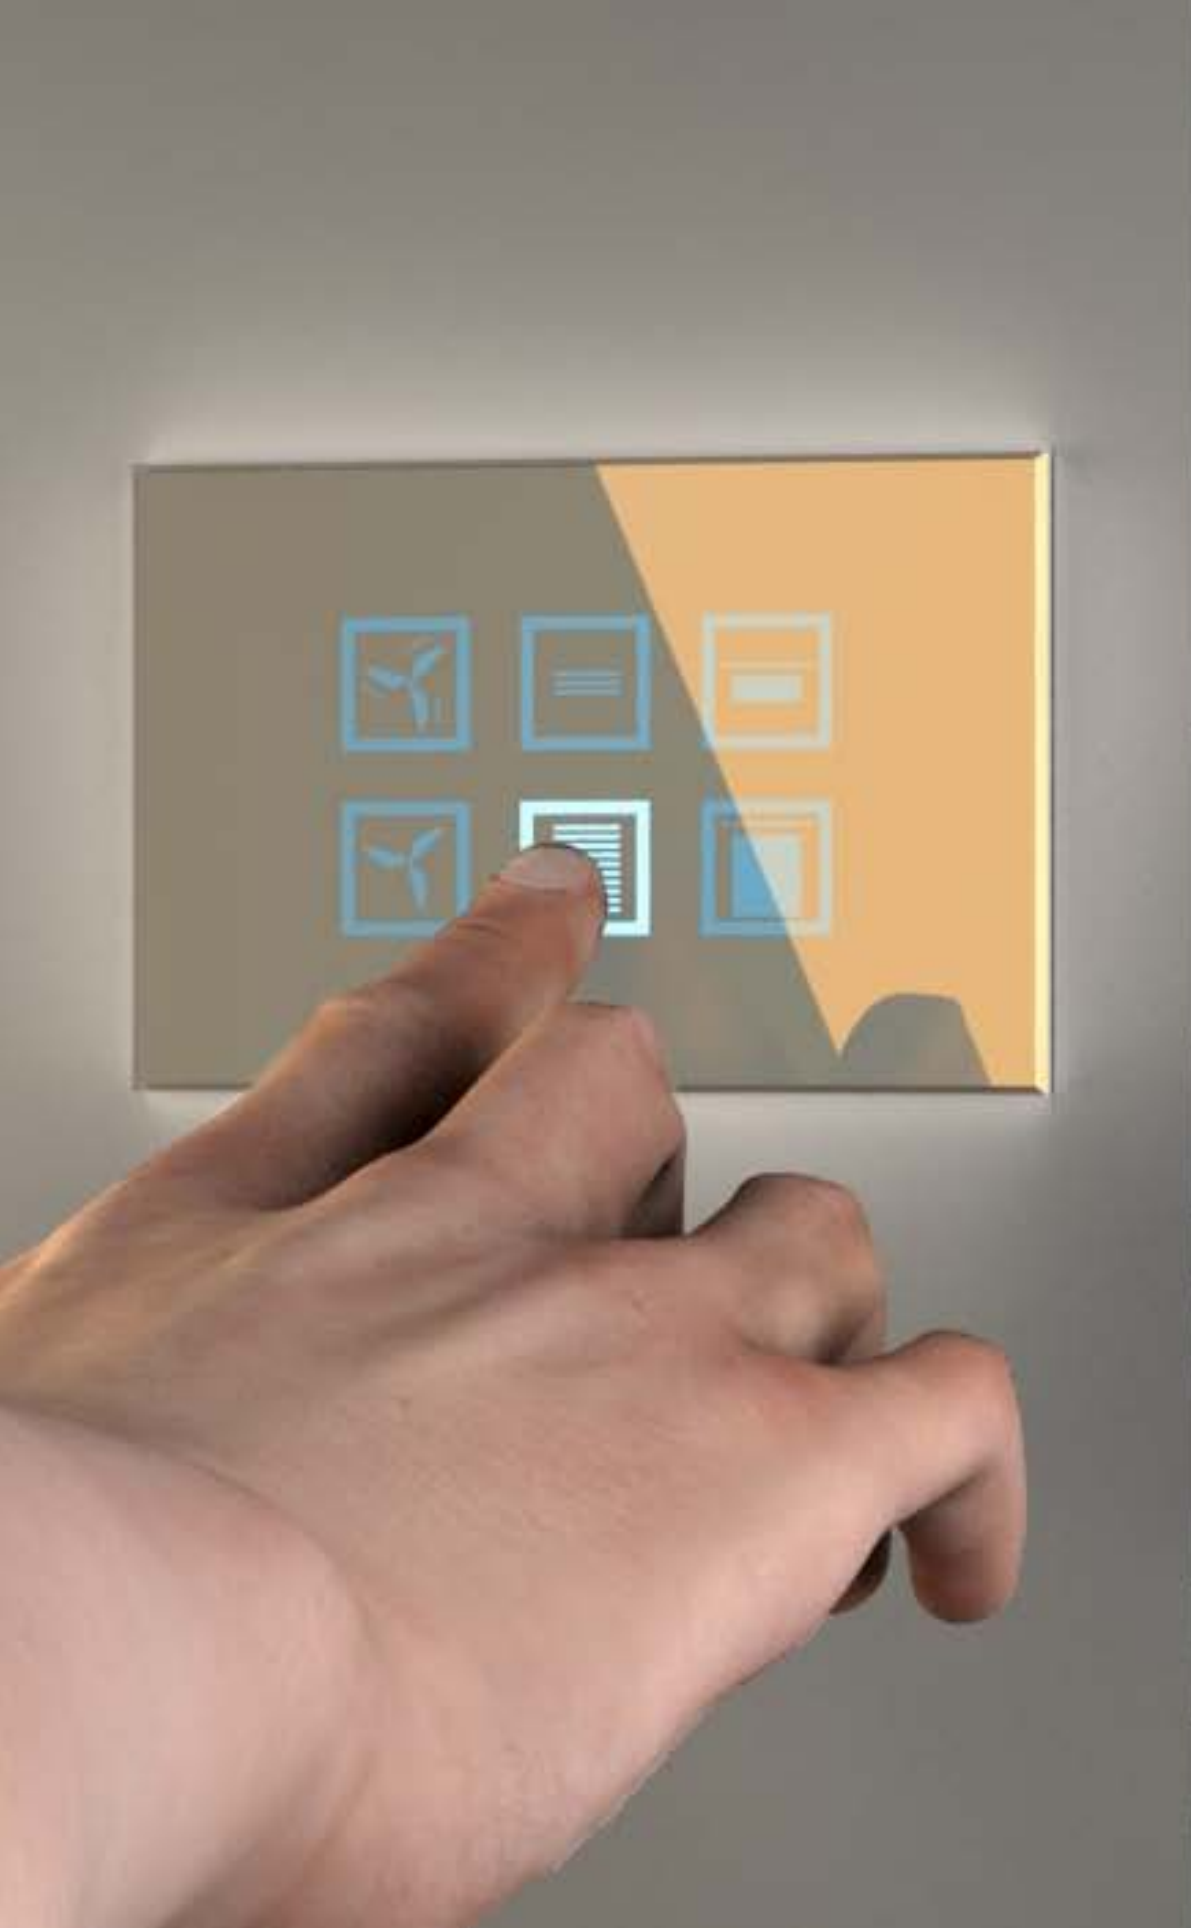

# GLASS LIGHT SOLUTIONS

our models

**TECHNOLOGY  
AND DESIGN**

when intelligence  
meets elegance

ROUNDED CORNERS  
AND LIGHT FORMS

Pure and soft design

WELCOME  
HOME

Total control  
of interiors  
and exteriors

## SHUTTERS CONTROL

for an immediate  
privacy and safety

## SLIDING CURTAINS AUTOMATION

the ideal solution  
for a perfect spotlight