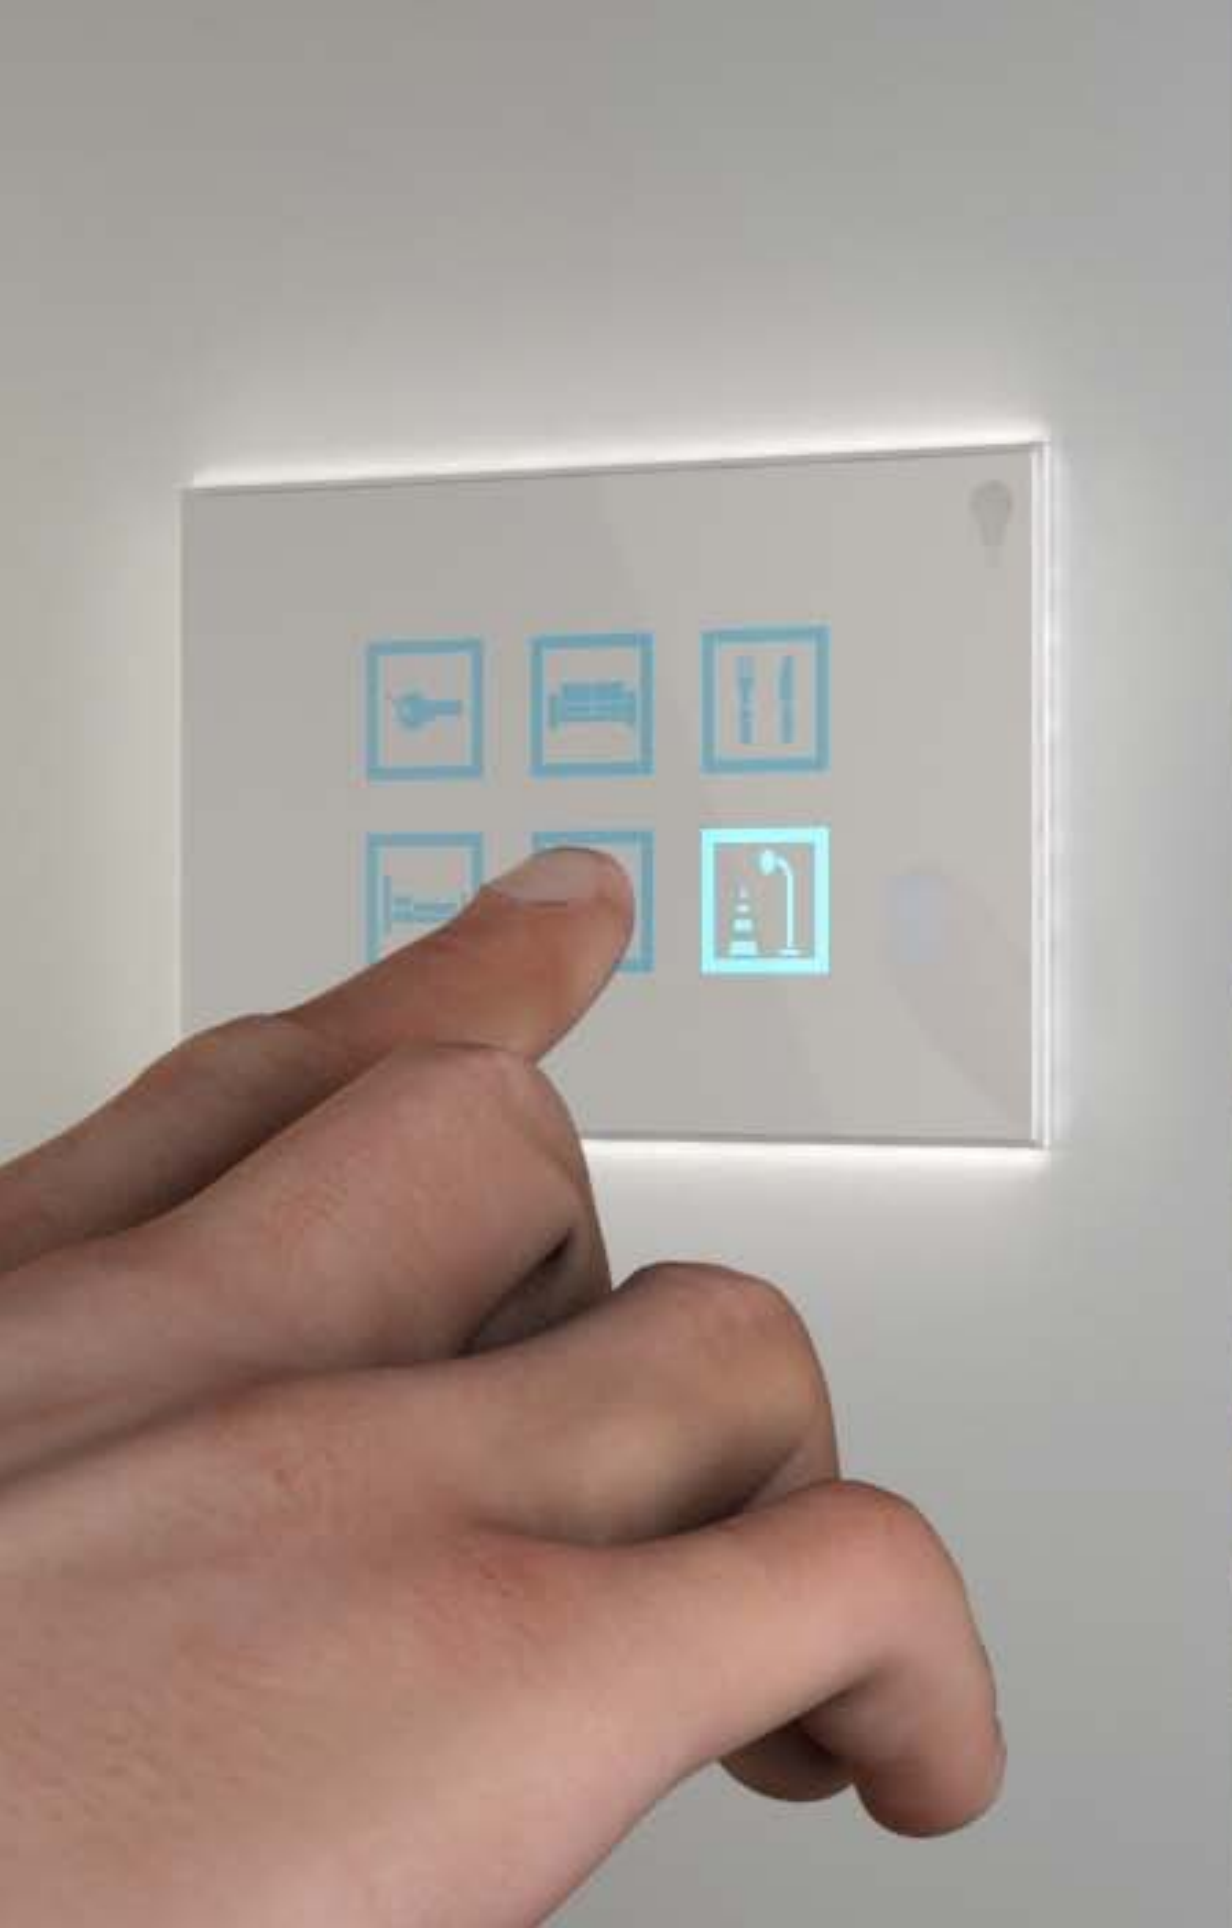

# GLASS LIGHT SOLUTIONS

our models

**TECHNOLOGY  
AND DESIGN**

when intelligence  
meets elegance

ROUNDED CORNERS  
AND LIGHT FORMS

Pure and soft design

WELCOME  
HOME

Total control  
of interiors  
and exteriors

TURN ON THE LIGHT AND  
CREATE THE ATMOSPHERE

lighting dimmer system